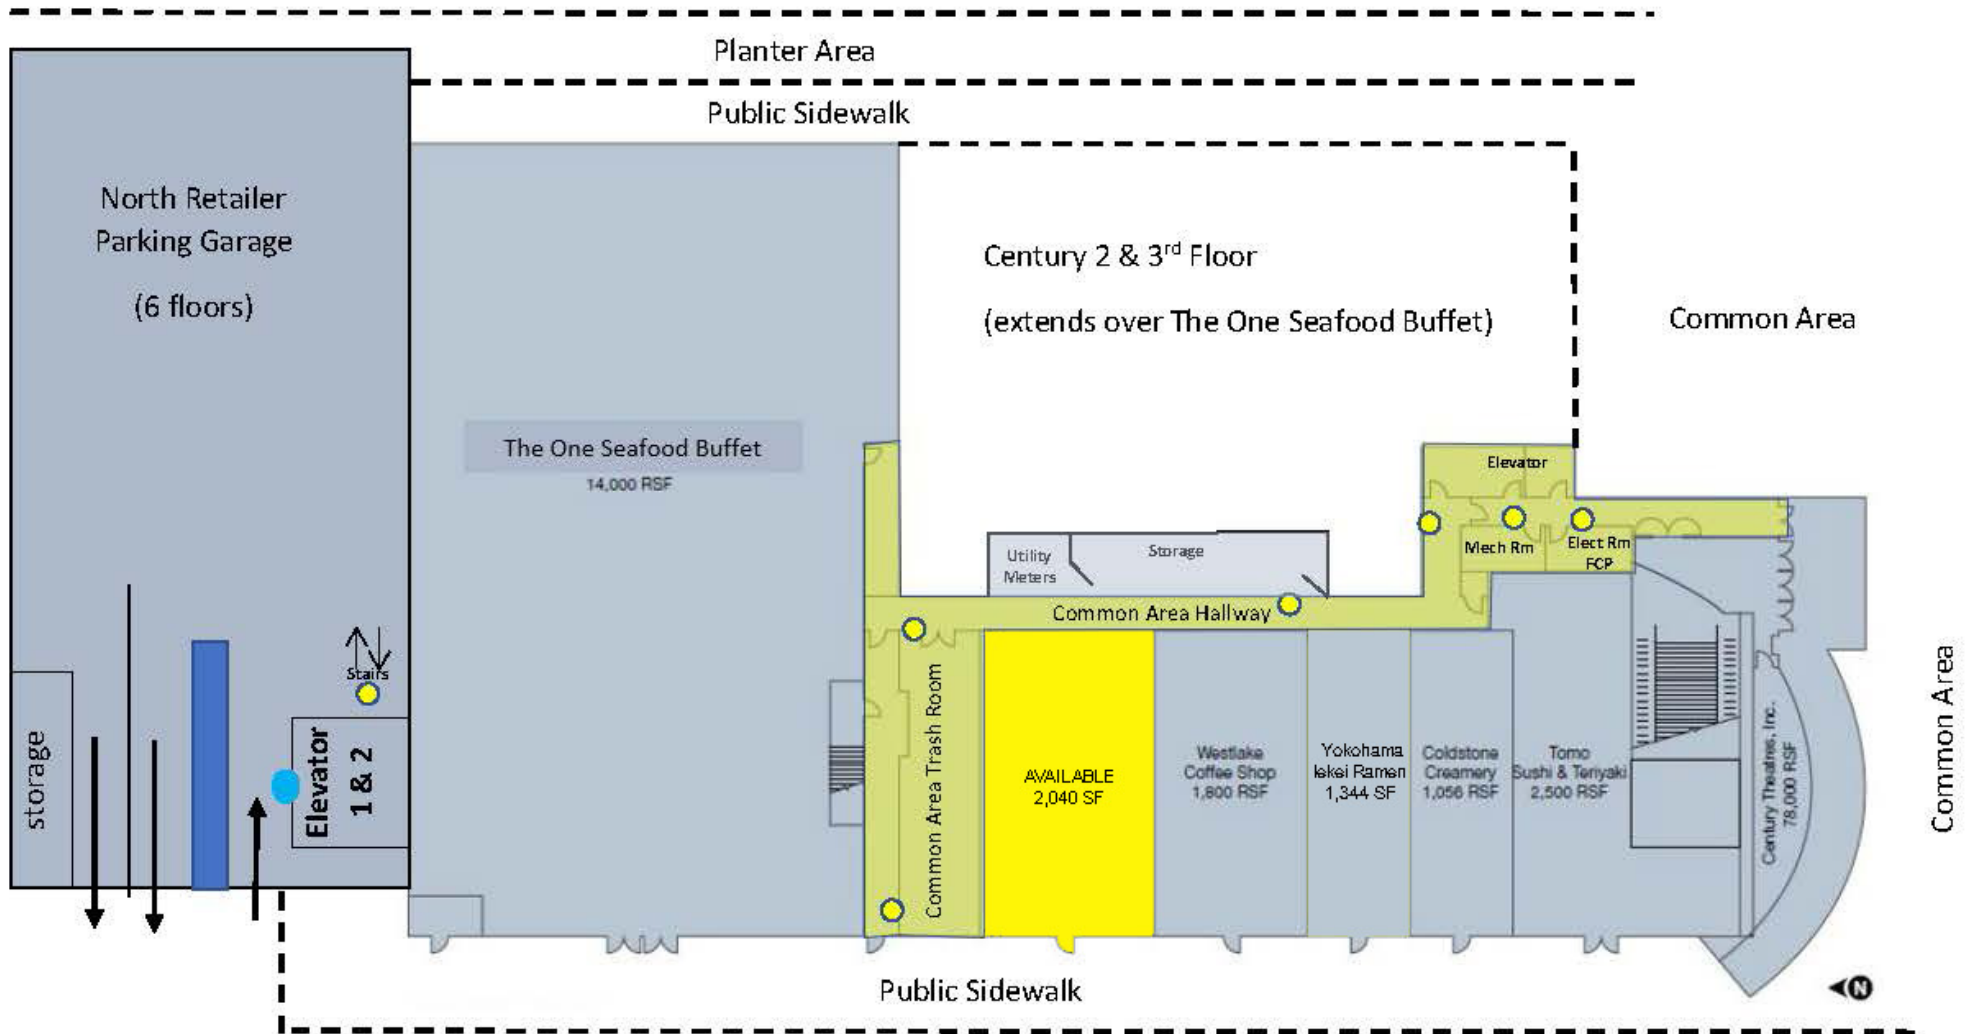

DC Station

1901 Junipero Serra Blvd. | Daly City, California

SITE PLAN

Contact: Emily Murtha CA DRE #01891284 emurtha@crosspointrealty.com; Carter Hemming CA DRE#01123464, chemming@crosspointrealty.com; Courtney Jones, CA DRE #01232209 cjones@crosspointrealty.com; Phone 415.288.6888

Back of property fence line