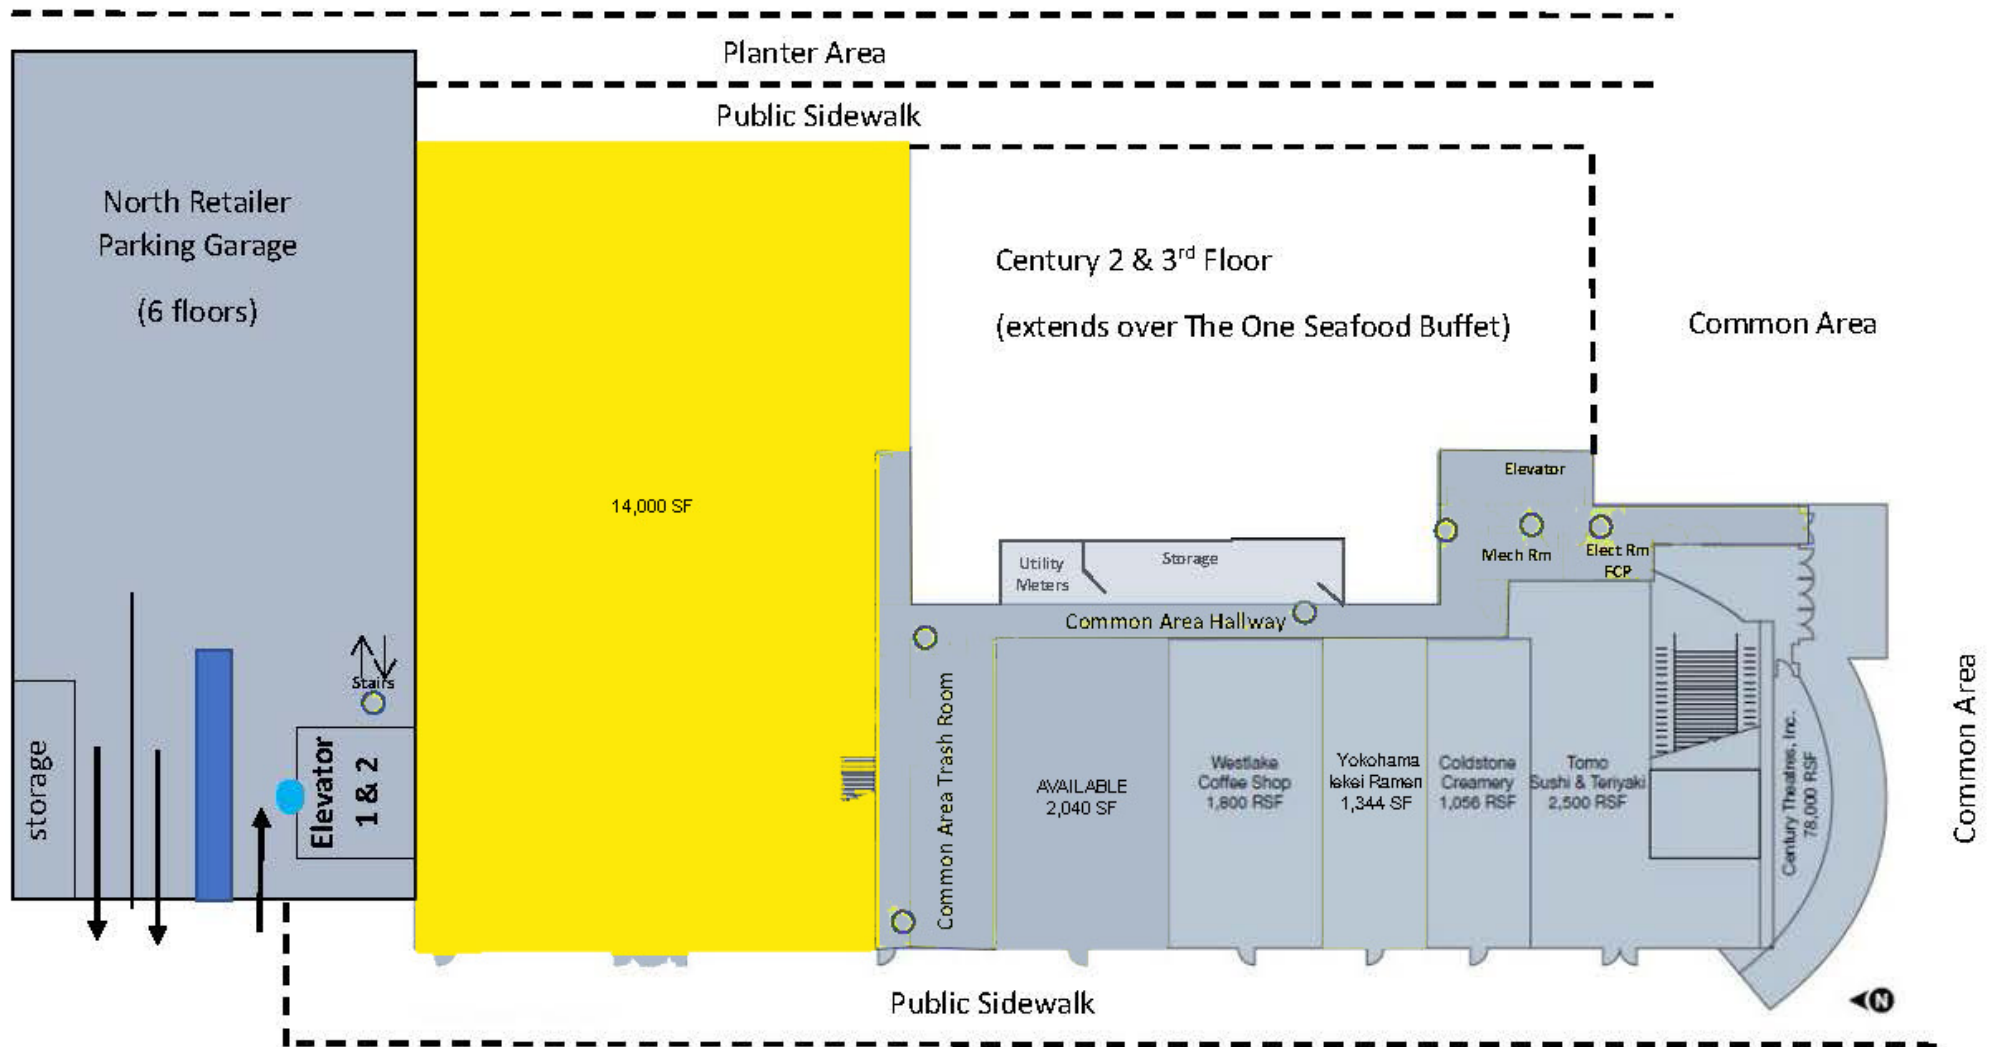

SITE PLAN

Contact: Emily Murtha CA DRE #01891284 emurtha@crosspointrealty.com; Carter Hemming CA DRE#01123464, chemming@crosspointrealty.com; Courtney Jones, CA DRE #01232209 cjones@crosspointrealty.com; Phone 415.288.6888

Back of property fence line