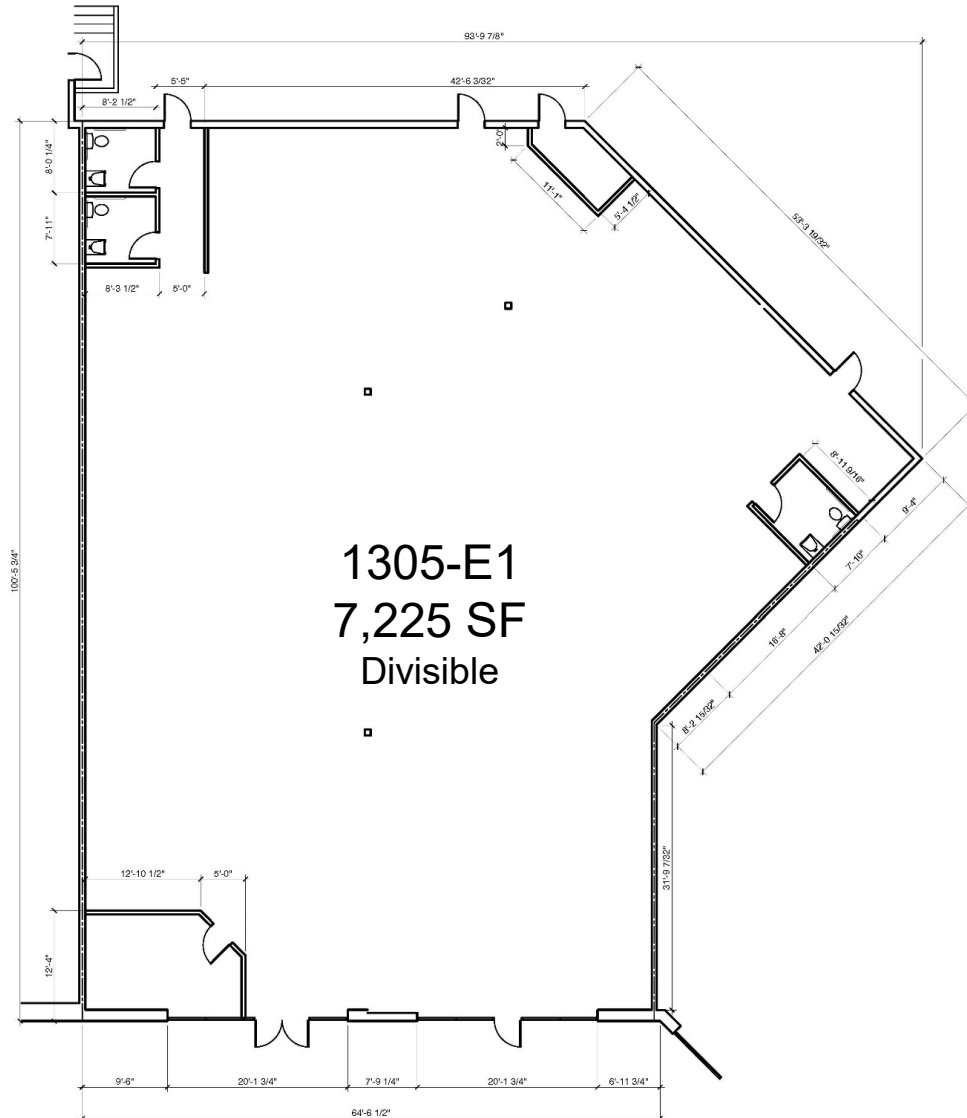

Gateway Plaza

1300 Gateway Blvd | Fairfield, California

1305 – E1 - SPACE PLAN

For information, contact:

Emily Murtha – Senior Leasing Manager

Direct: 415-277-6905

emurtha@crosspointrealty.com

CA DRE #01891284