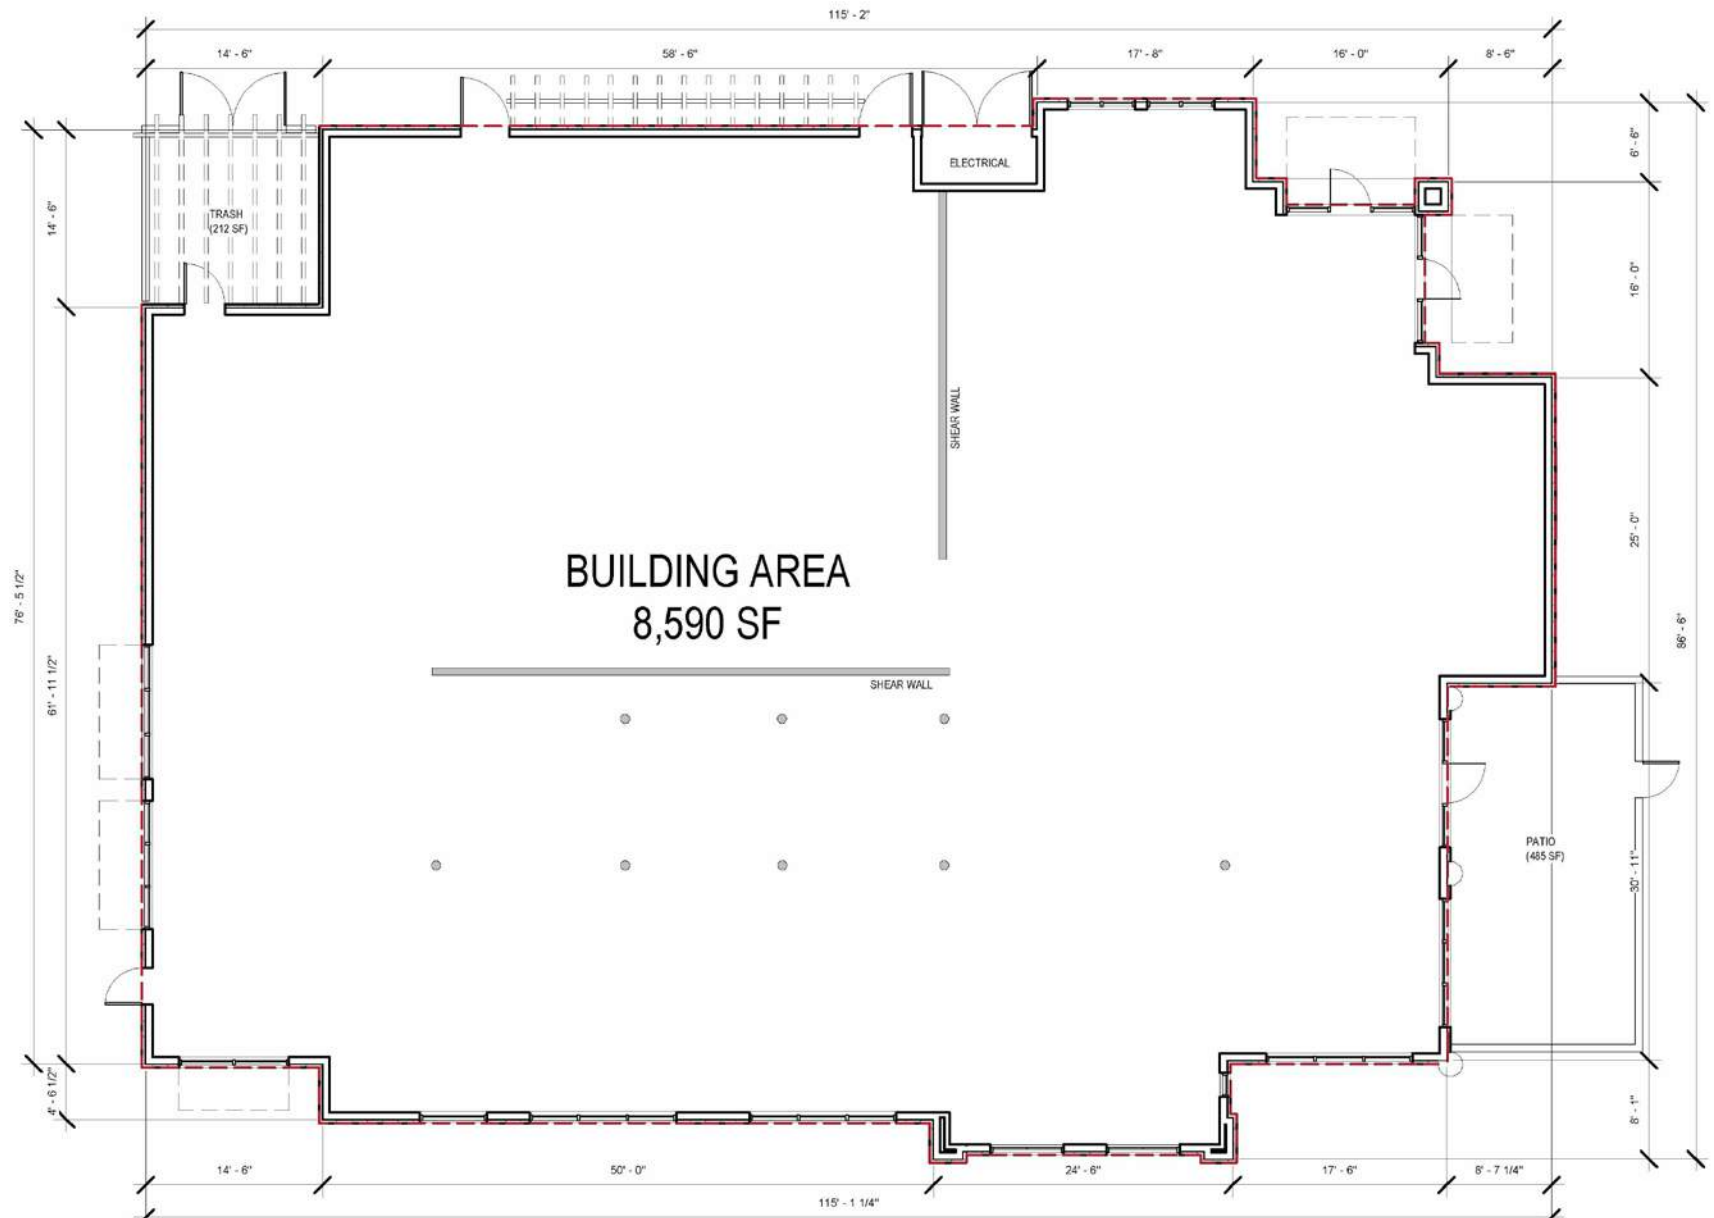

PAD W - LOD

Contact: Carter Hemming - chemming@crosspointrealty.com ; Kathy DeOchoa - kdeochoa@crosspointrealty.com