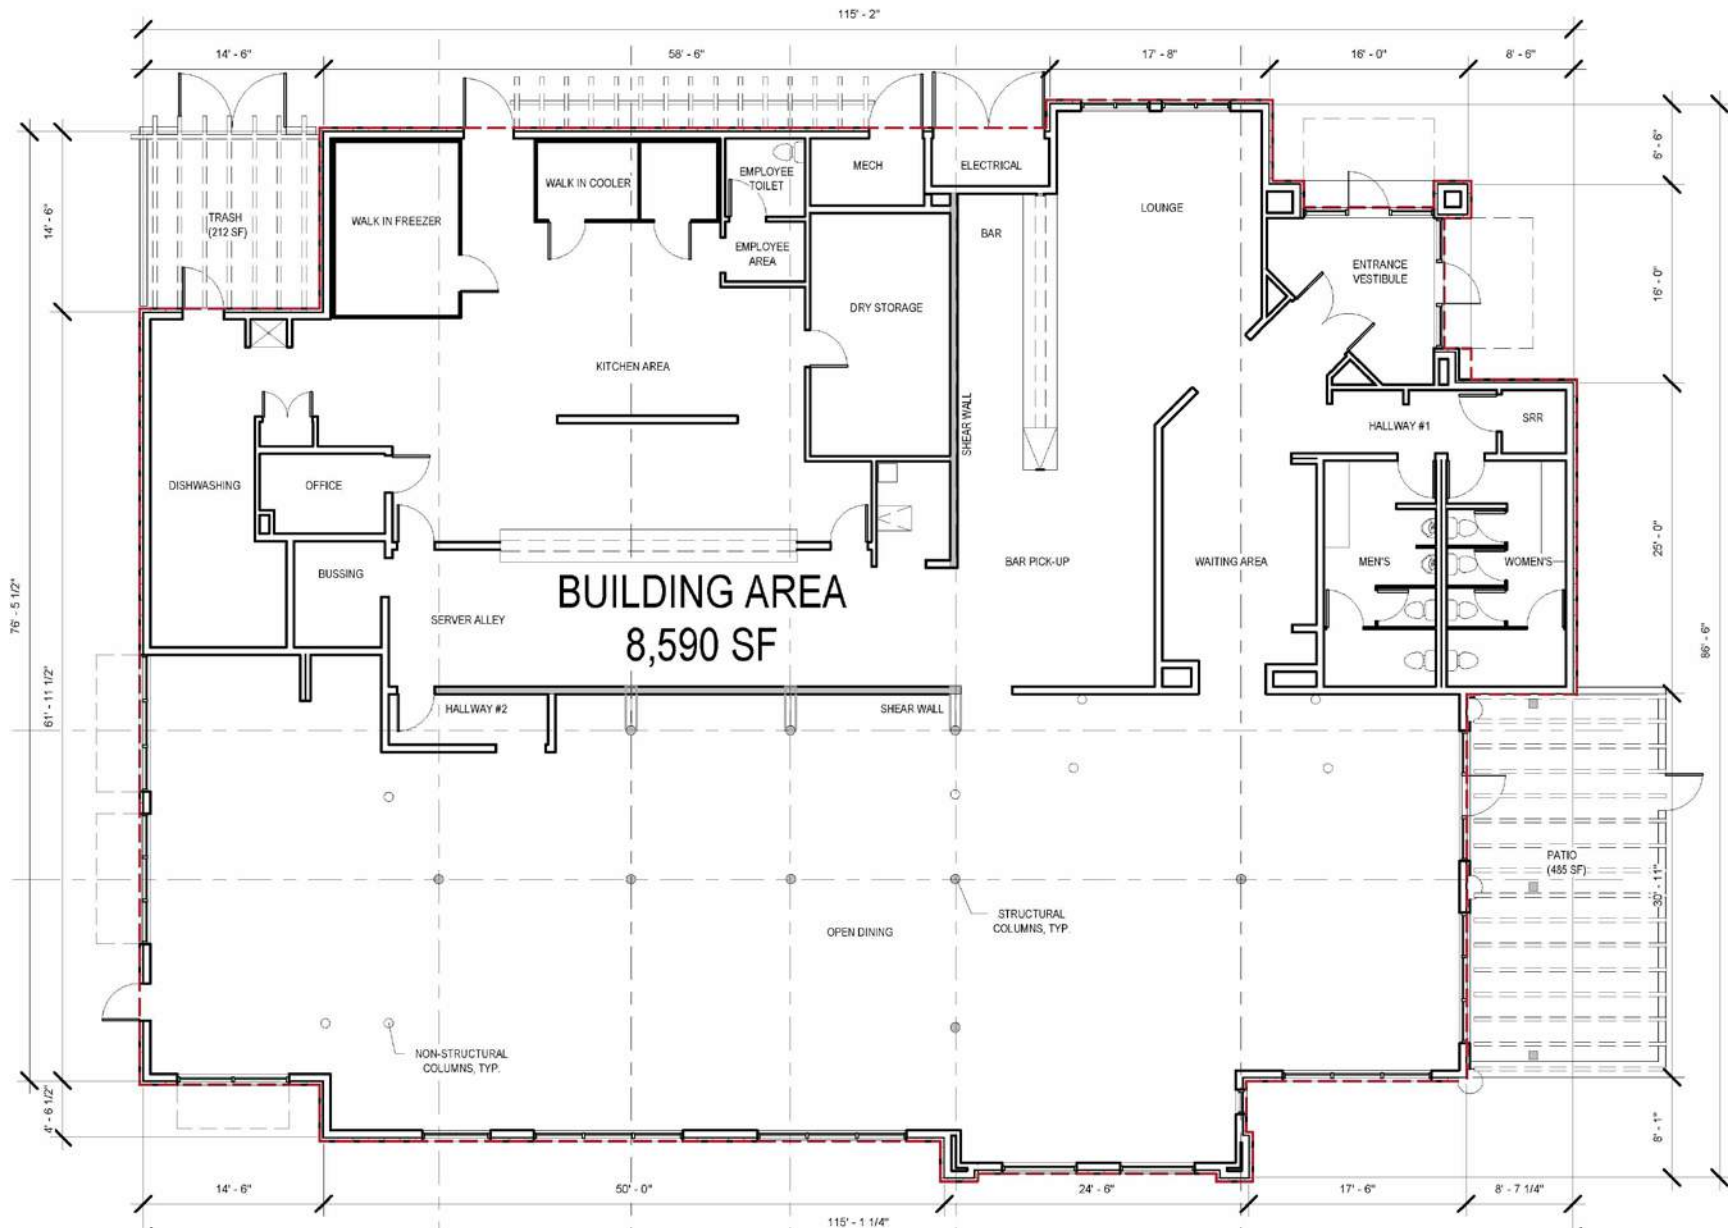

PAD W - LOD

Contact: Carter Hemming - chemming@crosspointrealty.com ; Kathy DeOchoa - kdechoa@crosspointrealty.com