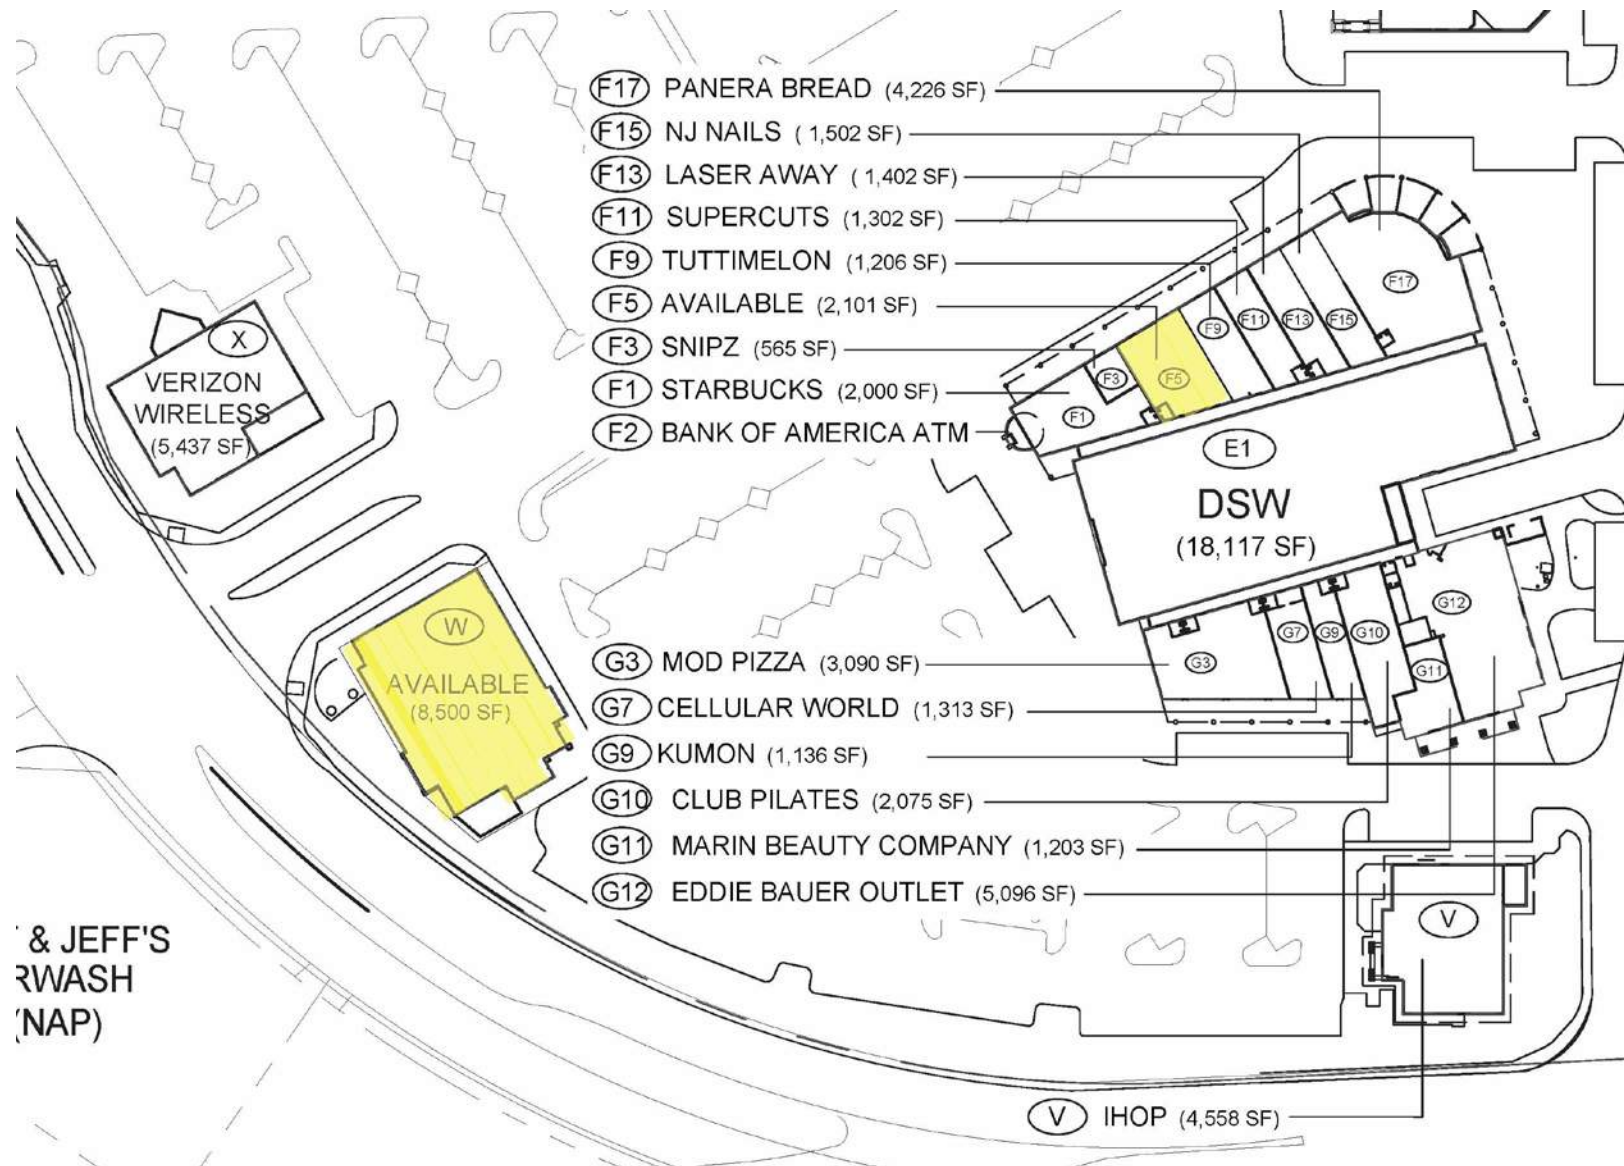

PARTIAL SITE PLAN

Contact: Carter Hemming - chemming@crosspointrealty.com ; Kathy DeOchoa - kdeochoa@crosspointrealty.com