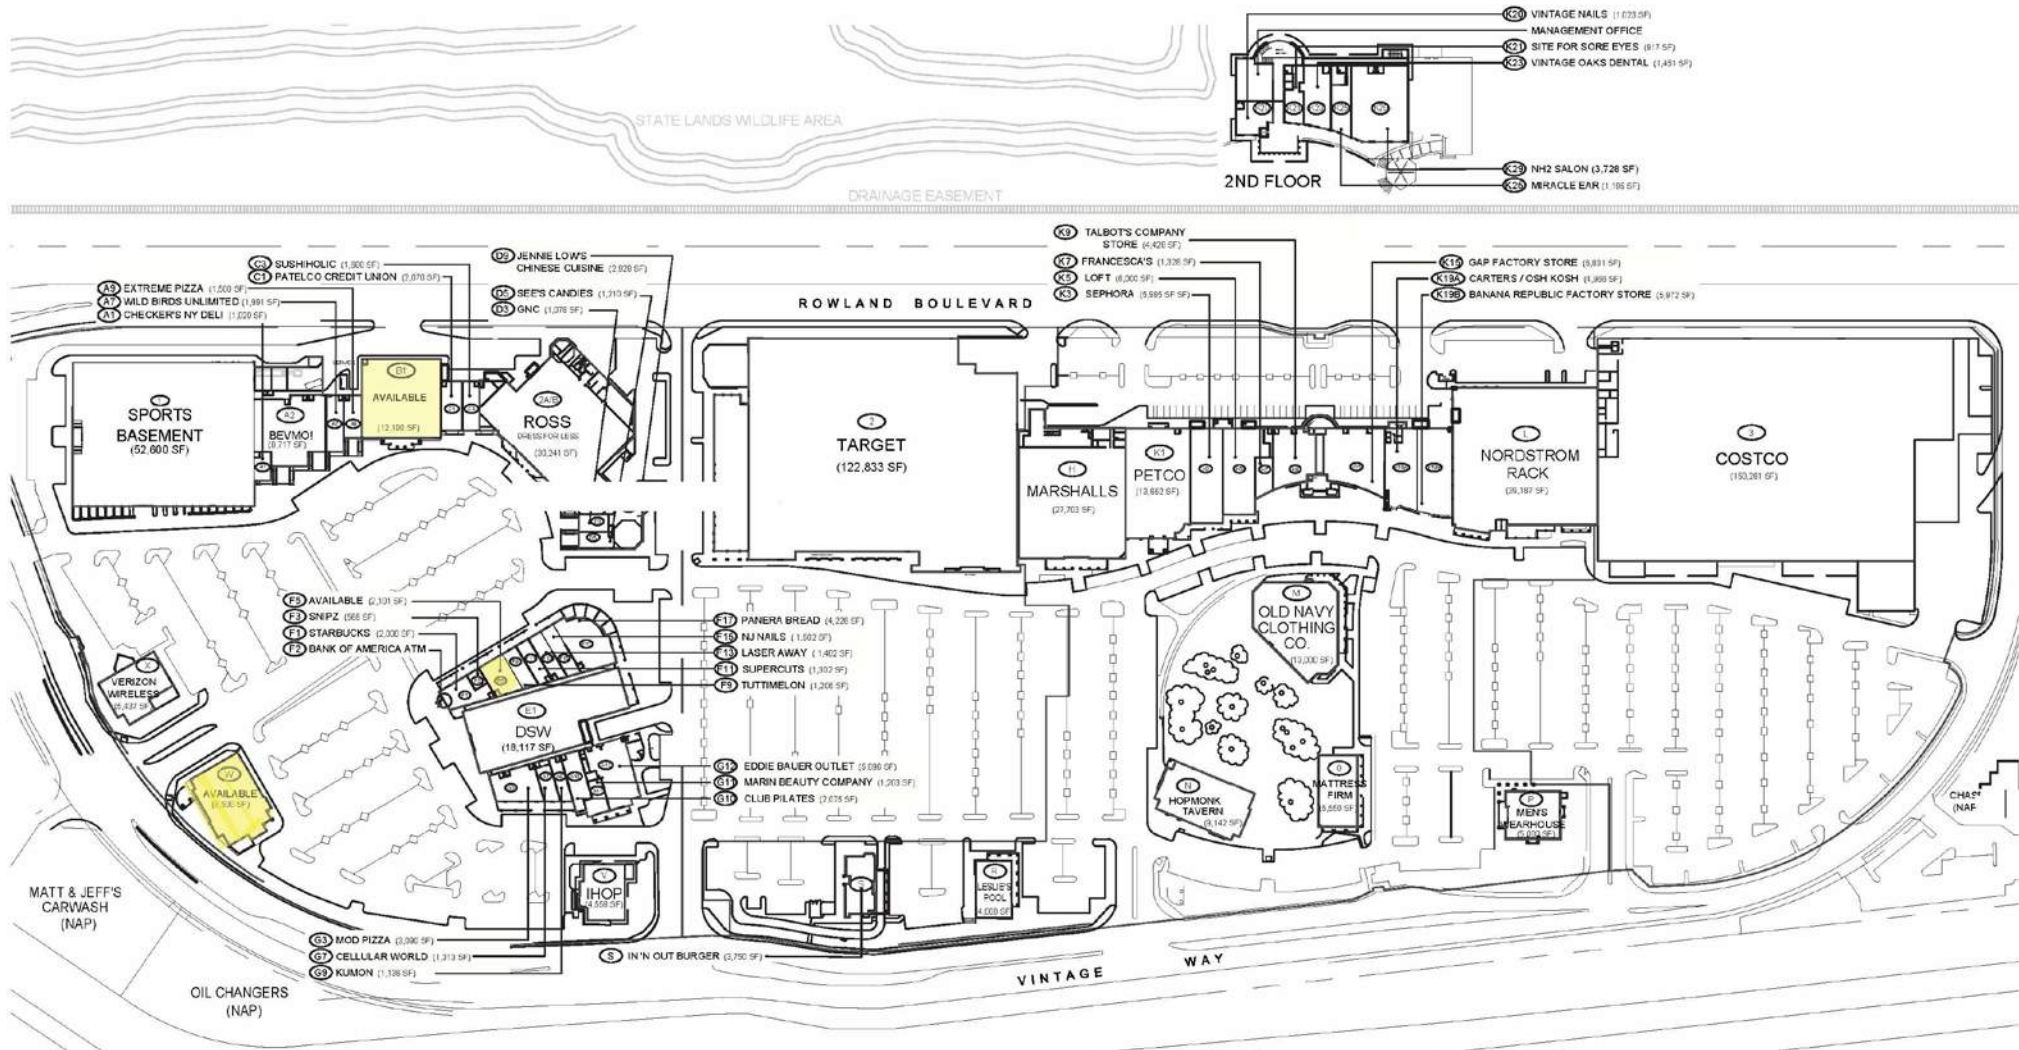

SITE PLAN

Contact: Carter Hemming - chemming@crosspointrealty.com ; Kathy DeOchoa - kdechoa@crosspointrealty.com