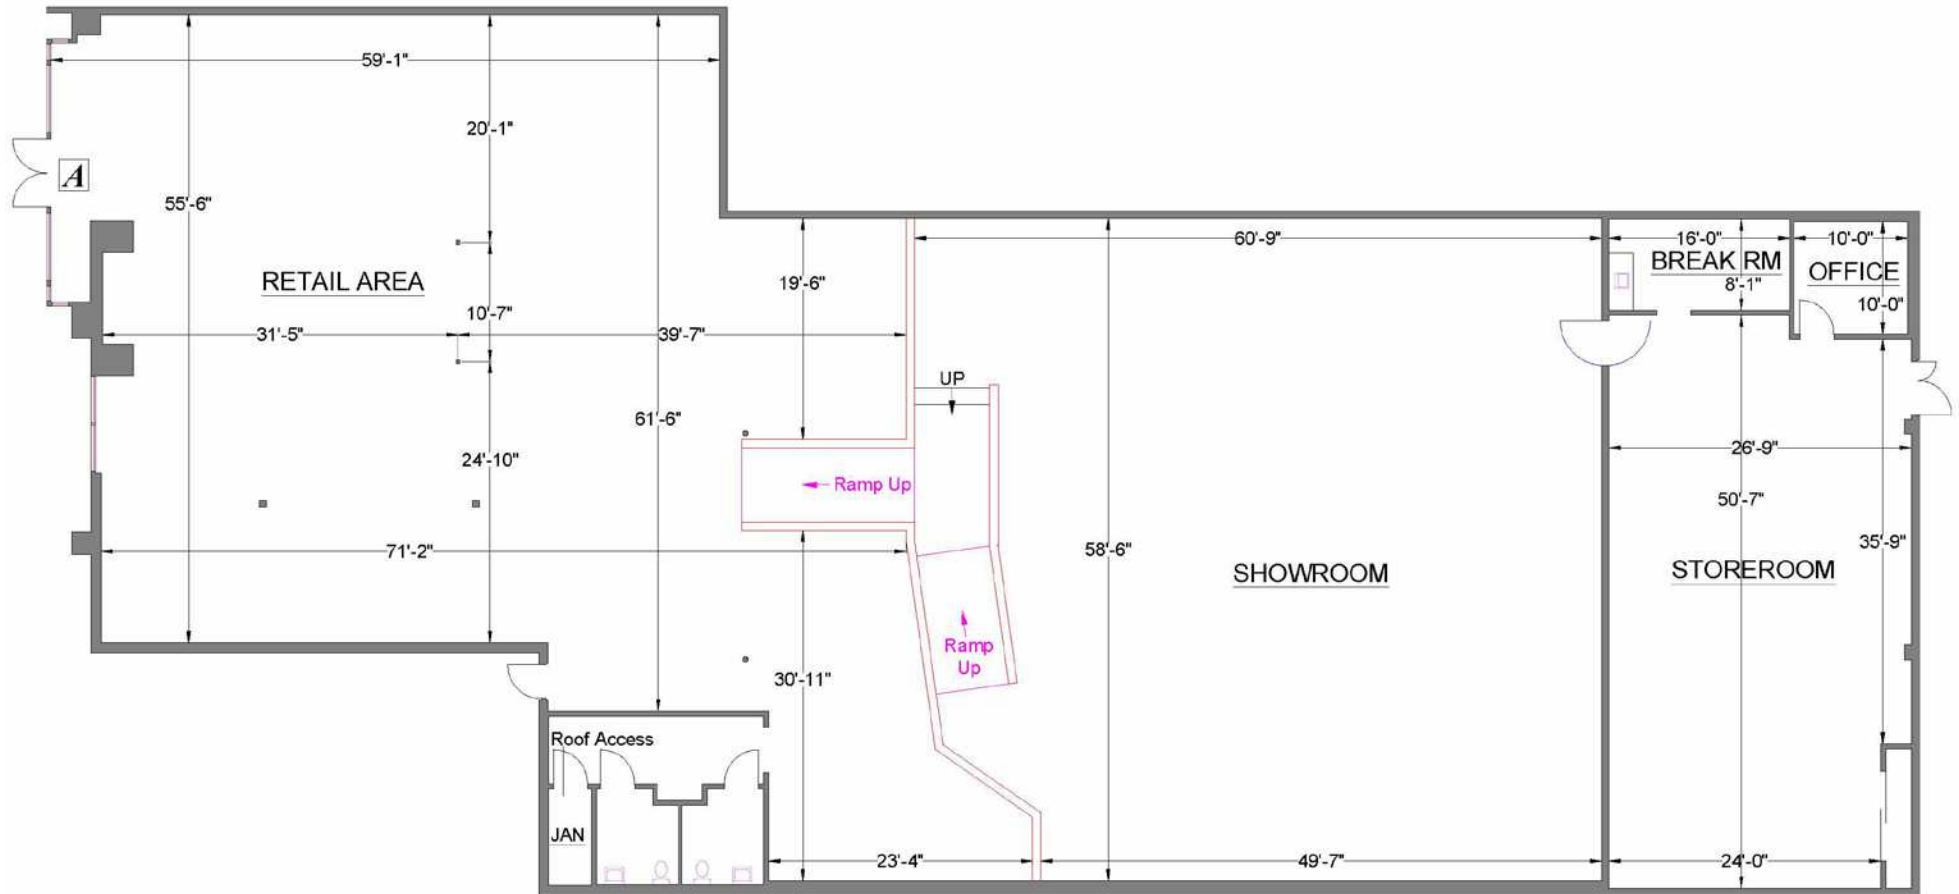

SUITE 3900 – LOD

Contact: Carter Hemming (CA BRE#01123464), chemming@crosspointrealty.com; Kathy DeOchoa (CA BRE#01871554), kdechoa@crosspointrealty.com; Phone 415.288.6888